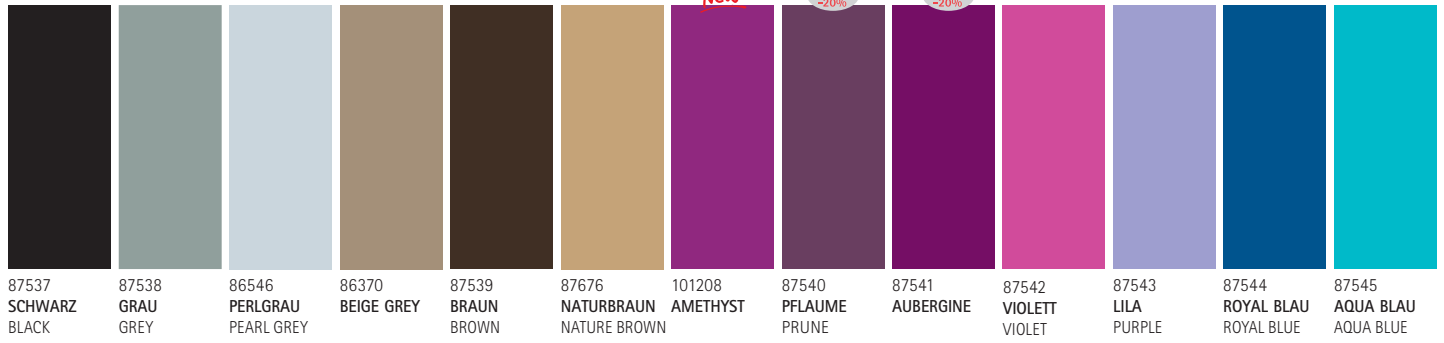

4.3 TISCHDECKEN/TABLE CLOTHS

Linclass®
BIOdegradable

80 x 80 cm