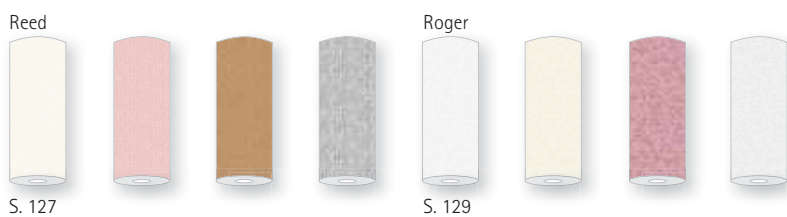

40 cm x 24 m TISCHLÄUFER/TABLE RUNNERS *Spanlin®-Bio*