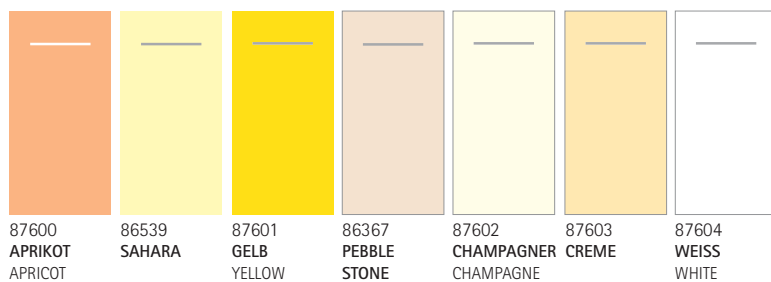

2.5 POCKET-NAPKINS®

Linclass®
BIOdegradable

40 x 40 cm, 1/8-Falz/fold