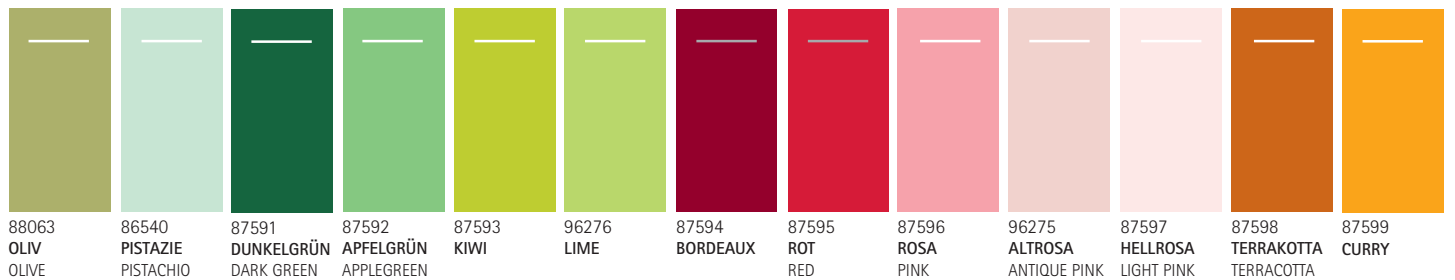

2.5 POCKET-NAPKINS®

Linclass®
BIOdegradable

40 x 40 cm, 1/8-Falz/fold