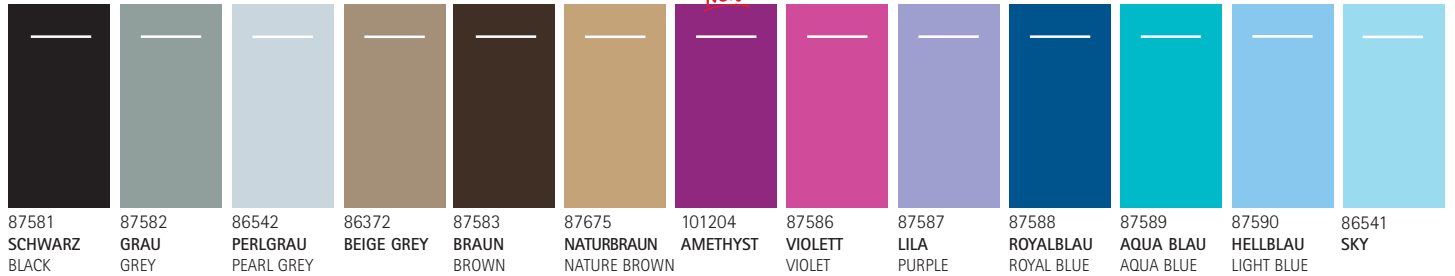

2.5 POCKET-NAPKINS®

Linclass®
BIOdegradable

40 x 40 cm, 1/8-Falz/fold