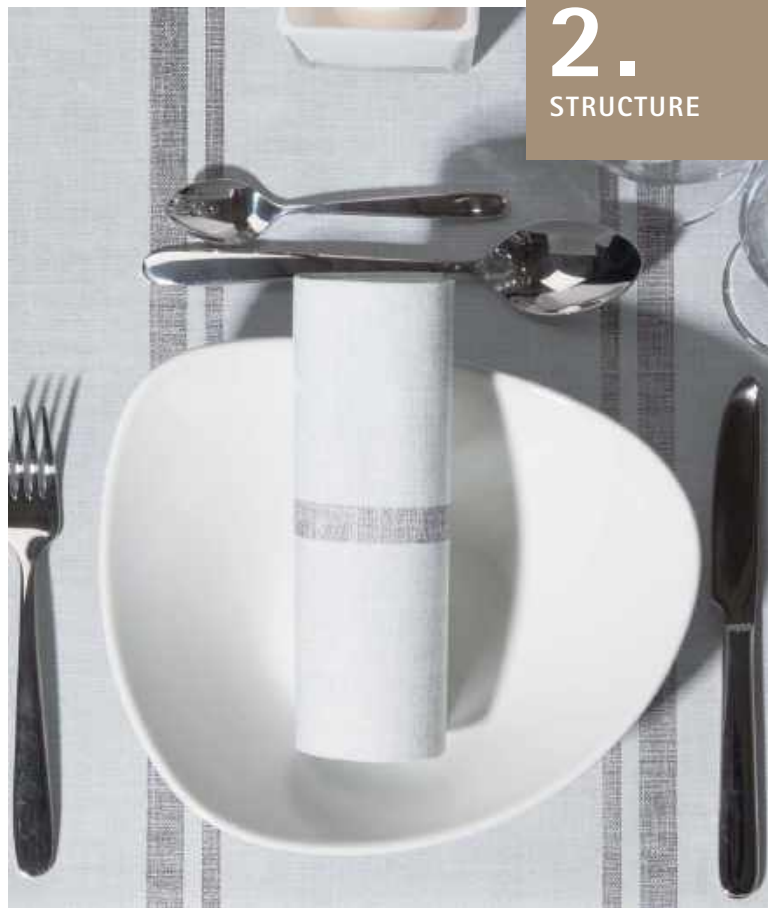

TOM

Linclass
SERVIETTE/NAPKIN
40 x 40 cm, 1/4 Falz/fold

88284

creme kiwi braun/brown

Linclass
TISCHLÄUFER
TABLE RUNNER
40 cm x 24 m

61036

JOE

Linclass
SERVIETTEN/NAPKINS
40 x 40 cm, 1/4 Falz/fold

88268
CREME-BRAUN
CREME-BROWN

88269
HELLGRAU-SCHWARZ
LIGHT GREY-BLACK

Linclass
POCKET-NAPKINS
40 x 40 cm, 1/8 Falz/fold

88479
CREME-BRAUN
CREME-BROWN

88481
HELLGRAU-SCHWARZ
LIGHT GREY-BLACK

Softpoint
SERVIETTEN/NAPKINS
40 x 40 cm, 1/4 Falz/fold

85509
CREME-BRAUN/CREME-BROWN

85508
HELLGRAU-SCHWARZ
LIGHT GREY-BLACK

Linclass
TISCHLÄUFER/TABLE RUNNERS
40 cm x 24 m

79954
CREME-BRAUN
CREME-BROWN

79953
HELLGRAU-SCHWARZ
LIGHT GREY-BLACK

perlgrau/pearl grey braun/brown