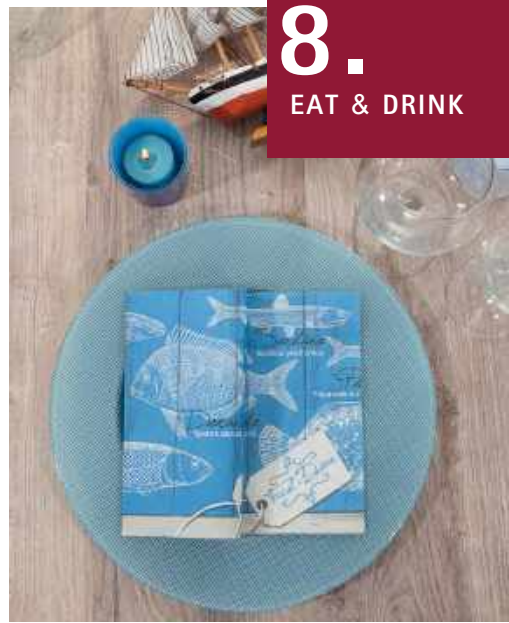

### BULIZ (PILZE)

*Linclass*  
SERVIETTE/NAPKIN  
40 x 40 cm, 1/4 Falz/fold

88431

apfelgrün/apple-green

*Tissue*  
SERVIETTE/NAPKIN  
40 x 40 cm, 1/4 Falz/fold

88906

oliv/olive

pebble stone